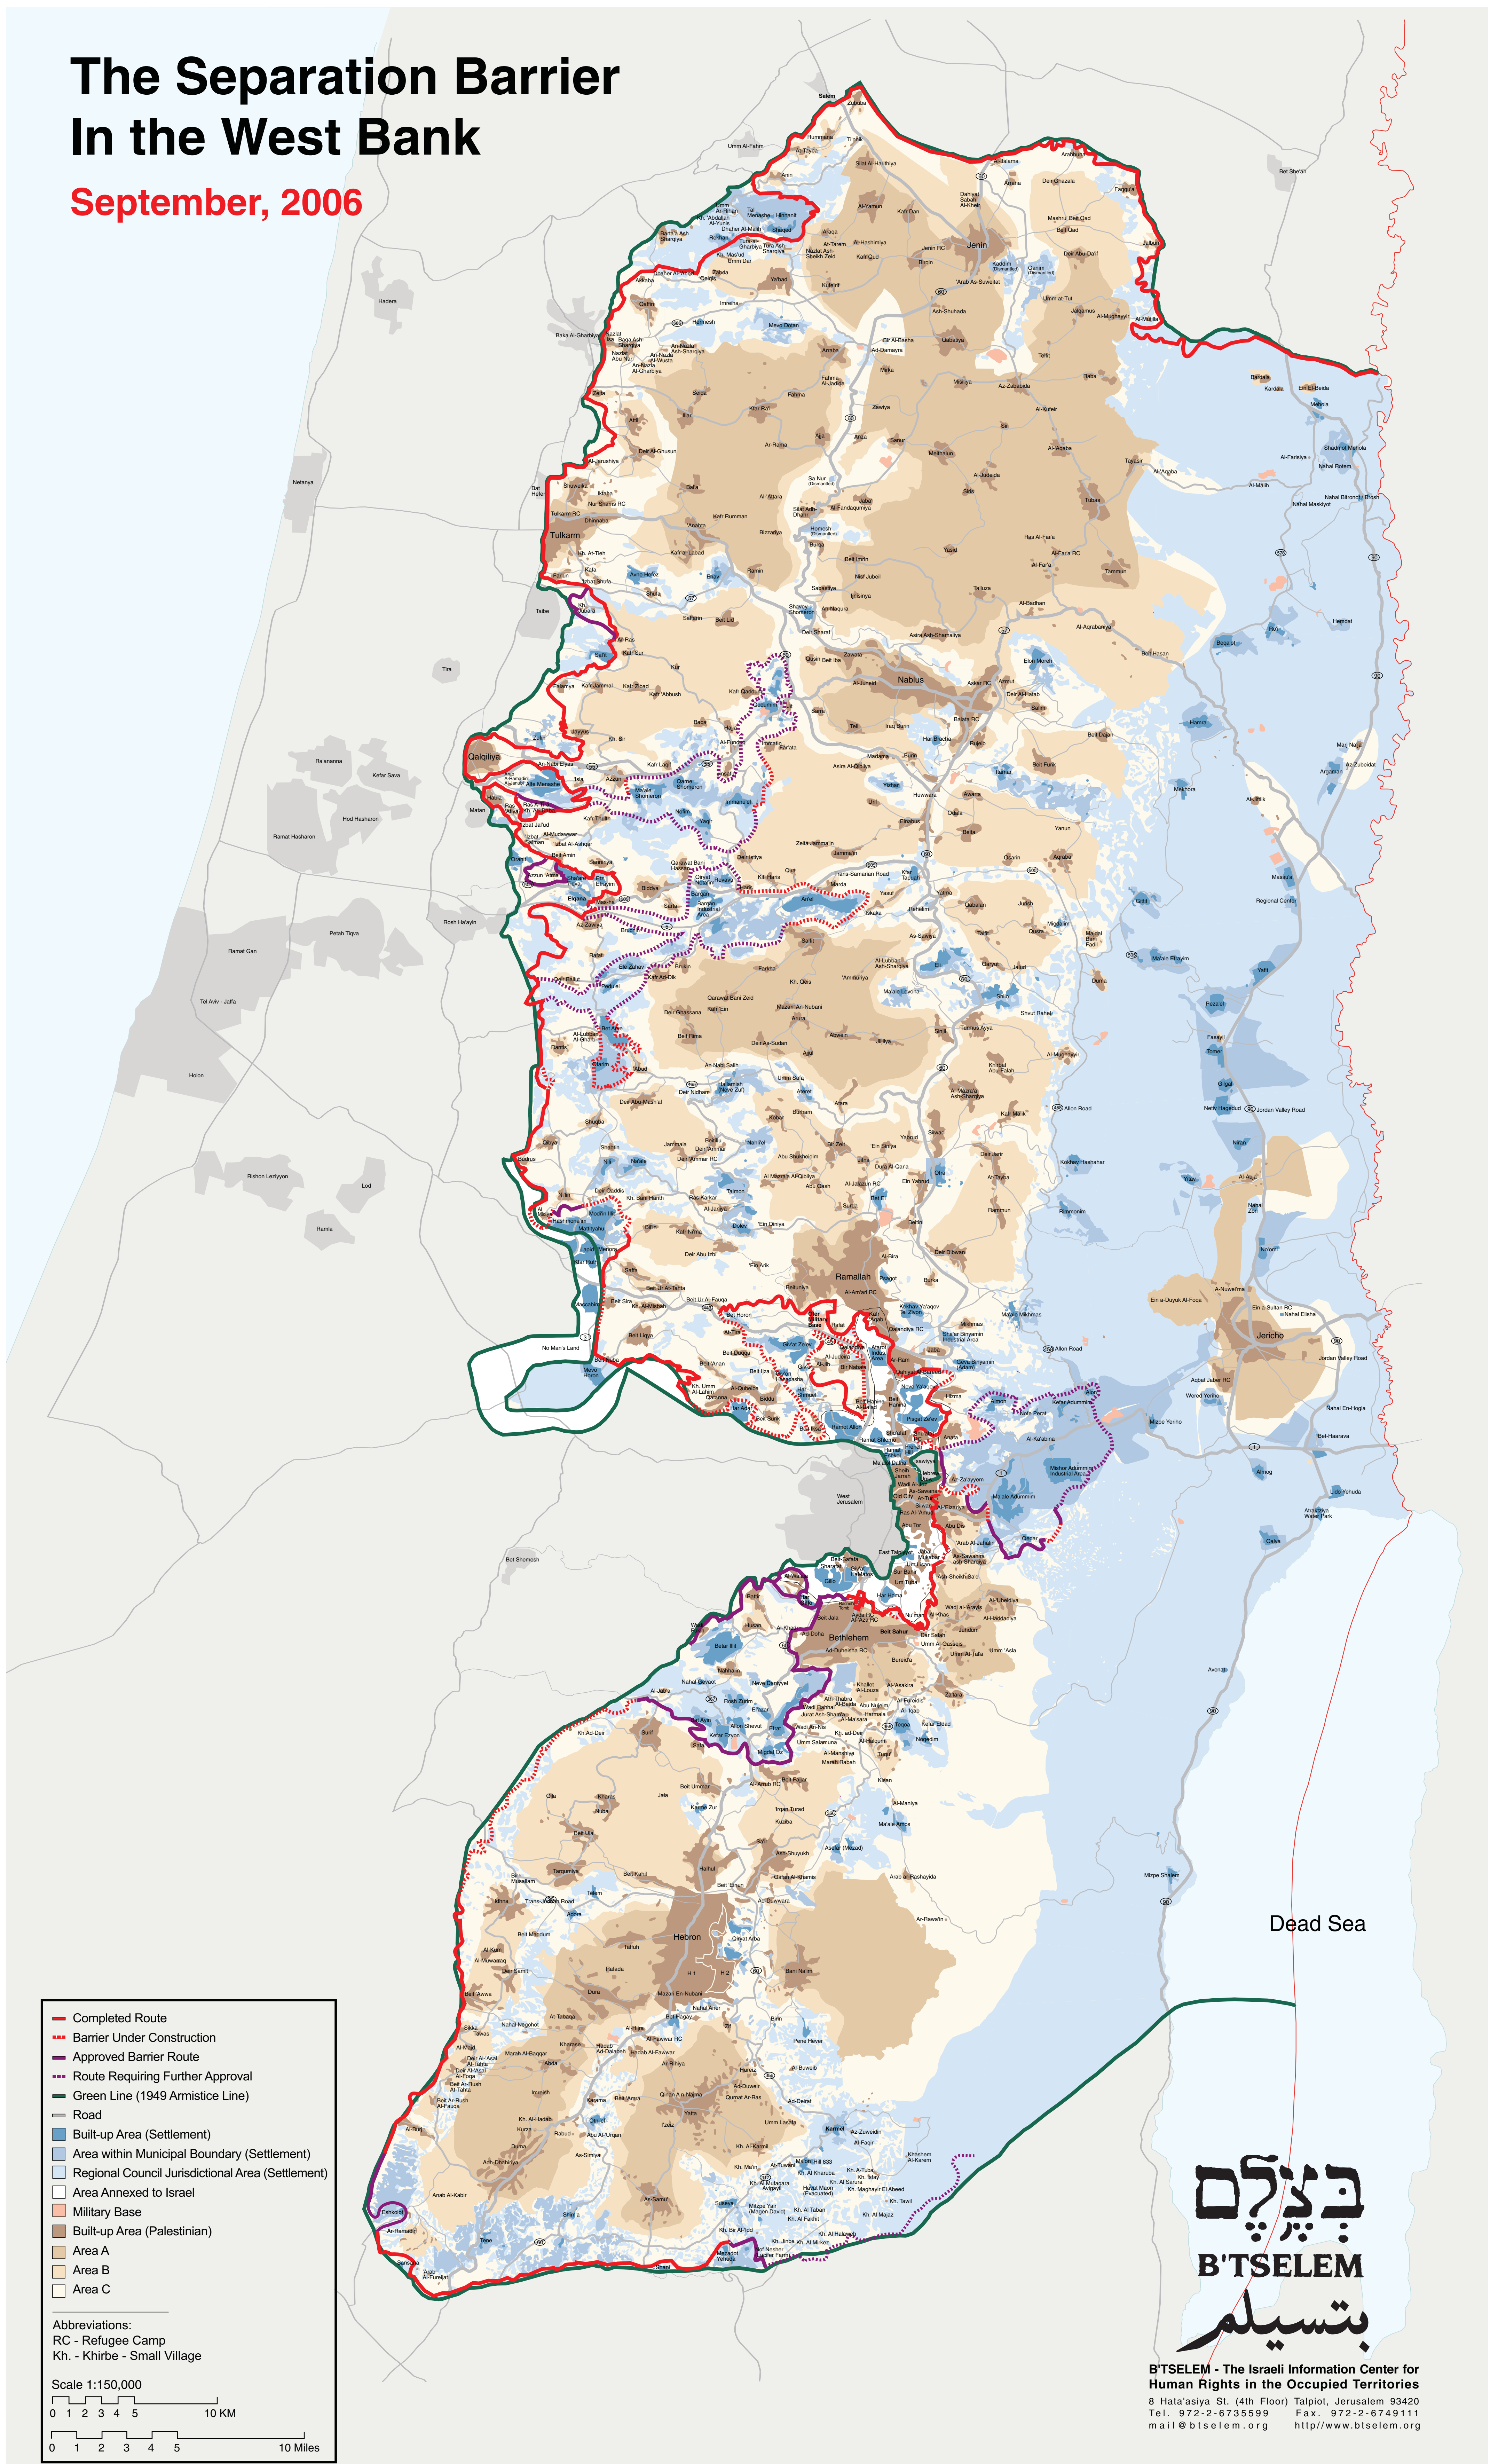

The Separation Barrier In the West Bank

September, 2006

- Completed Route
- Barrier Under Construction
- Approved Barrier Route
- Route Requiring Further Approval
- Green Line (1949 Armistice Line)
- Road
- Built-up Area (Settlement)
- Area within Municipal Boundary (Settlement)
- Regional Council Jurisdictional Area (Settlement)
- Area Annexed to Israel
- Military Base
- Built-up Area (Palestinian)
- Area A
- Area B
- Area C

Abbreviations:
 RC - Refugee Camp
 Kh. - Khirbe - Small Village

Scale 1:150,000

0 1 2 3 4 5 10 KM

0 1 2 3 4 5 10 Miles

ב'תסלם
B'TSELEM
ב'תסלם

B'TSELEM - The Israeli Information Center for Human Rights in the Occupied Territories
 8 Hata'asiya St. (4th Floor) Talplot, Jerusalem 93420
 Tel. 972-2-6735599 Fax. 972-2-6749111
 mail@b'tselem.org http://www.b'tselem.org